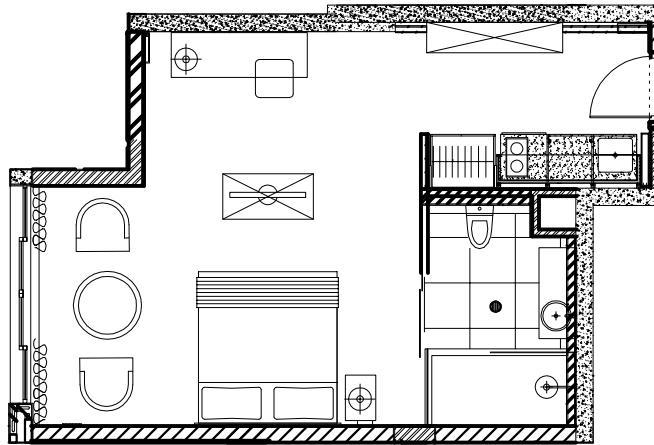

ANNEX E

Unit Number: 922

Dwelling: 40 m²

Balcony: - m²

Total Area: 40 m²

Architecture
Urban Design

2009-06-01 Scale 1:100