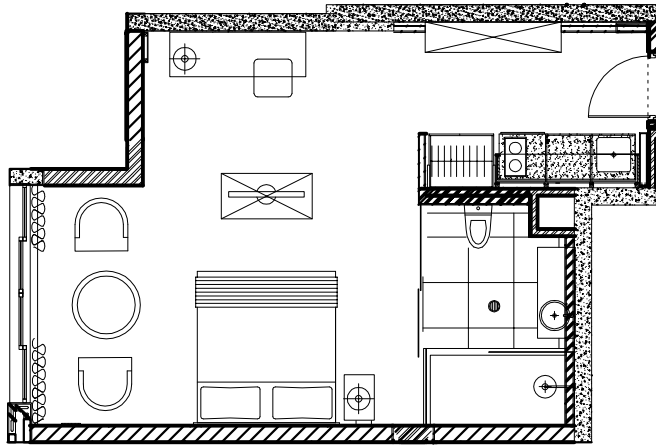

ANNEX E

Unit Number: 822

Dwelling: 40 m²

Balcony: - m²

Total Area: 40 m²

Architecture
Urban Design

2009-06-01 Scale 1:100