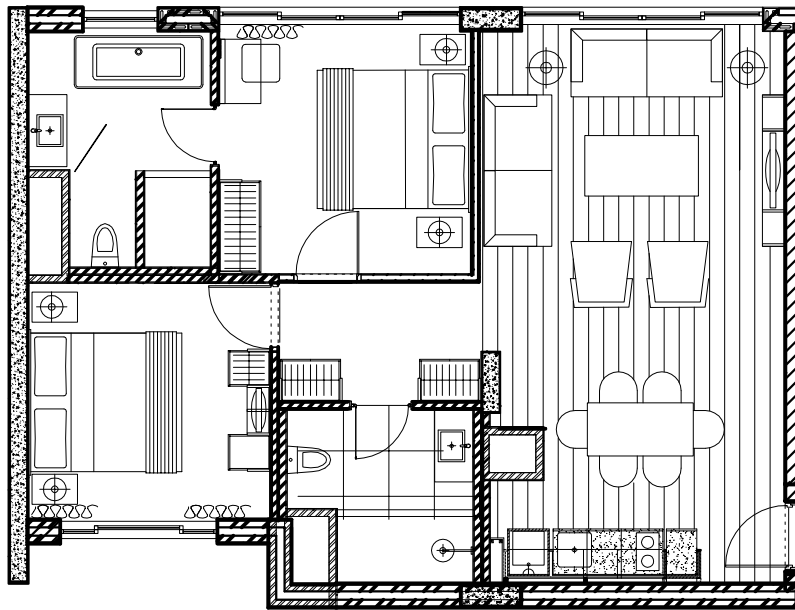

ANNEX E

Unit Number: 1601

Dwelling: 77 m²

Balcony: - m²

Total Area: 77 m²

**pepper
club** 

MLB

Architecture
Urban Design

2009-06-01 Scale 1:100