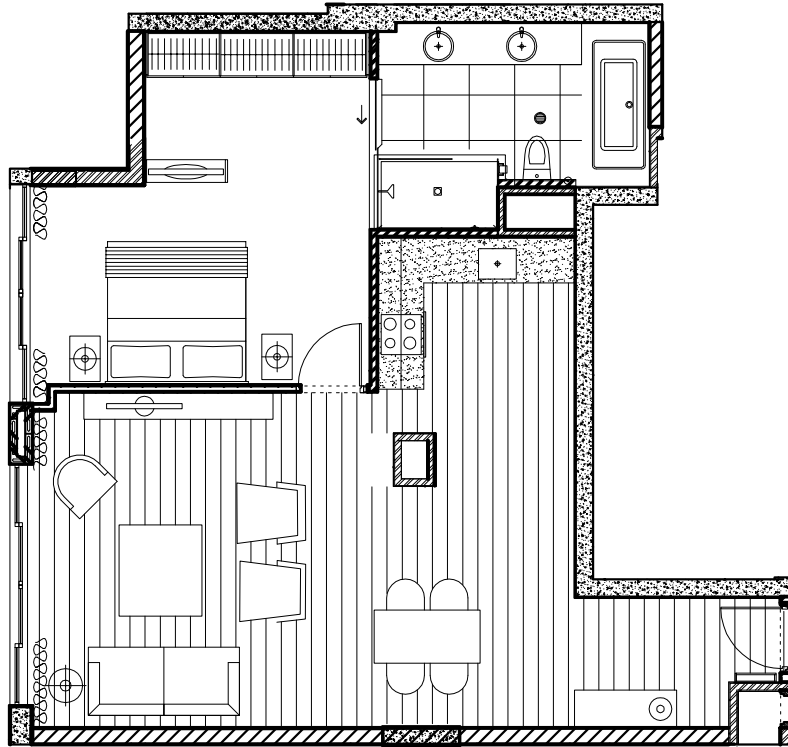

ANNEX E

Unit Number: 1512 /13

Dwelling: 76 m²

Balcony: - m²

Total Area: 76 m²

MLB

Architecture
Urban Design

2009-06-01 Scale 1:100