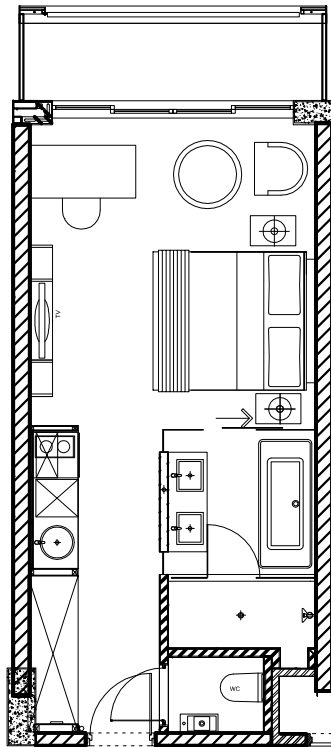

ANNEX E

Unit Number: 1307

Dwelling: 34 m²

Balcony: 5 m²

Total Area: 39 m²

**pepper
club** 

MLB

Architecture
Urban Design

2009-06-01 Scale 1:100