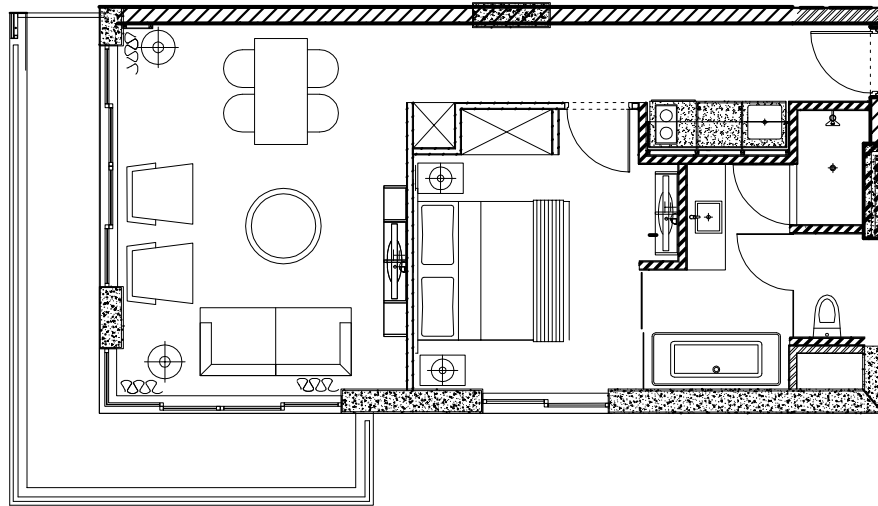

ANNEX E

Unit Number: 1217

Dwelling: 53 m²

Balcony: 13 m²

Total Area: 66 m²

**pepper
club** 

MLB

Architecture
Urban Design

2009-06-01 Scale 1:100